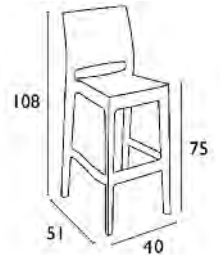

Siesta

ΠΙΣΤΟΠΟΙΗΜΕΝΟ ΠΡΟΪΟΝ
by
CATAS
tested

JAMAICA BAR®

ΣΚΑΜΠΟ

JAMAICA
DOVE GREY
53.0063.53.92

BROWN
53.0060.53.92

DARK GREY
53.0064.53.92

WHITE
53.0062.53.92