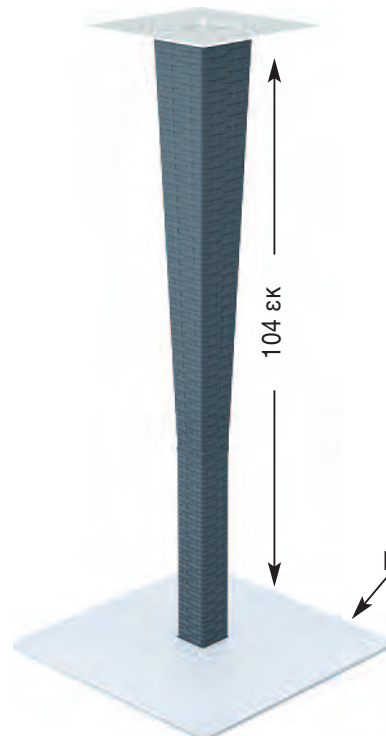

ΒΑΣΗ ΑΛΟΥΜΙΝΙΟΥ

RIVA ΨΗΛΗ DARK GREY
53.0028.117.64