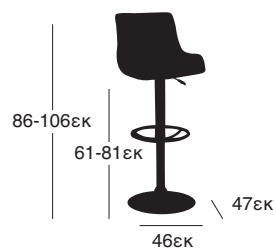

43.0202.36.90

43.0200.36.90

43.0201.36.90

BAR/86 MARGO
ΔΕΡΜΑΤΙΝΗ

43.2375.36.80

43.2374.36.80

43.2226.36.80

BAR/84
ΔΕΡΜΑΤΙΝΗ