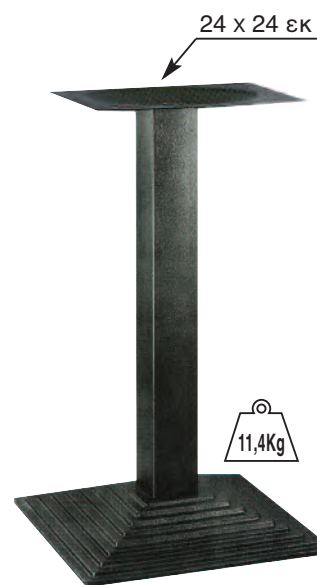

ΤΕΤΡΑΓΩΝΗ 45X45X73 εκ
ΜΕ ΡΕΓΟΥΛΑΤΟΡΟ
08.0076.29.50