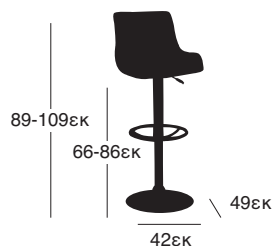

43.0202.36.90

ΜΠΕΖ

43.0200.36.90

ΜΑΥΡΟ

43.0201.36.90

BAR/86 MARGO
ΔΕΡΜΑΤΙΝΗ

ΜΑΥΡΟ

43.2375.36.80