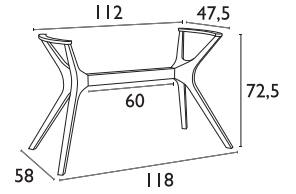

Siesta

SMALL

IBIZA WHITE
53.0182.92.59

MEDIUM

IBIZA DARK GREY
53.0189.111.30

XL

IBIZA BROWN
53.0187.122.59

ΒΑΣΗ ΑΛΟΥΜΙΝΙΟΥ