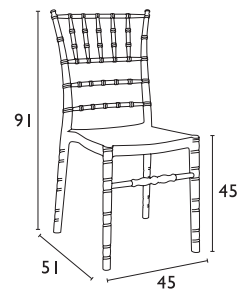

OPERA CLEAR
32.0035.65.81

OPERA AMBER
32.0034.65.81

OPERA GLOSSY WHITE
32.0033.65.81

CHIAVARI CLEAR
32.0038.65.81

CHIAVARI AMBER
32.0037.65.81

CHIAVARI GLOSSY WHITE
32.0036.65.81

OPERA BAR® 75 Siesta

ΠΙΣΤΟΠΟΙΗΜΕΝΟ ΠΡΟΪΟΝ
by
CATAS
tested