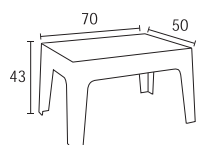

DARK GREY

BROWN

WHITE