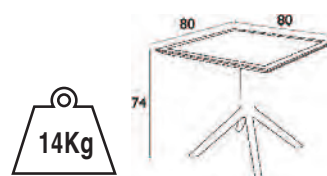

- Πολυπροπυλένιο με 20% Fiber glass για απόλυτη αντοχή
- Για εξωτερική και εσωτερική χρήση
- **UV PROTECTION** για μη αλλοίωση χρωμάτων