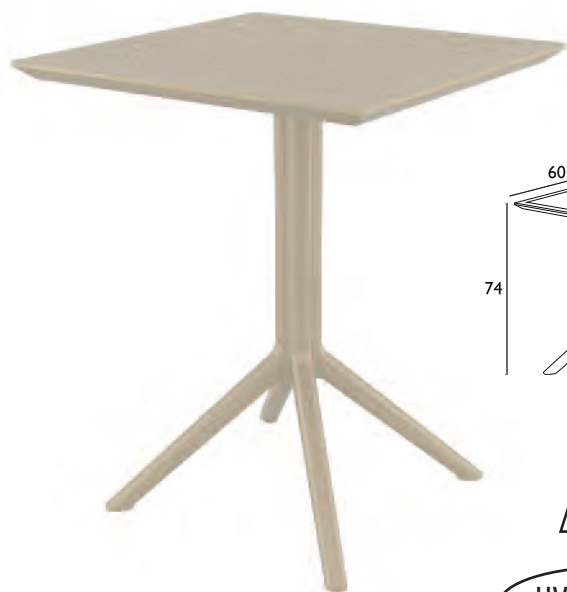

Siesta SKY FOLDING 60X60®

ΤΡΑΠΕΖΙΑ ΠΟΛΥΠΡΟΠΥΛΕΝΙΟΥ

UV Protected

SKY DOVE GREY 60X60 εκ
20.0281.73.92