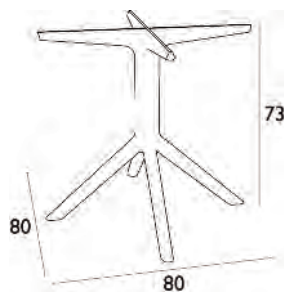

Για επιφάνειες 70X70 εκ
έως 90X90 εκ

- Πολυπροπυλένιο με 20% Fiber glass για απόλυτη αντοχή
- Για εξωτερική και εσωτερική χρήση
- **UV PROTECTION** για μη αλλοίωση χρωμάτων