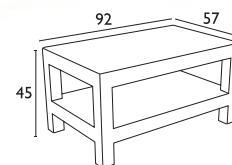

NEO

MYKONOS K/D 65X65
20.0435.40.61

WHITE

SILVER GREY

DOVE GREY

NEO

MYKONOS K/D 130X65
20.0433.70.33

SKY® 50X60