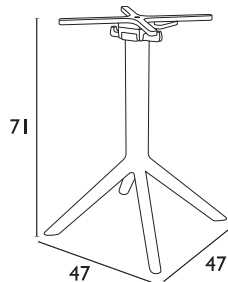

- Πολυπροπυλένιο με 20% Fiber glass για απόλυτη αντοχή
- Για εξωτερική και εσωτερική χρήση
- **UV PROTECTION** για μη αλλοίωση χρωμάτων