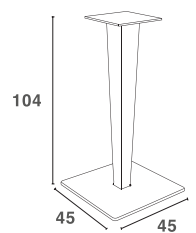

ΒΑΣΗ ΑΛΟΥΜΙΝΙΟΥ

RIVA ΨΗΛΗ DARK GREY
53.0028.117.64