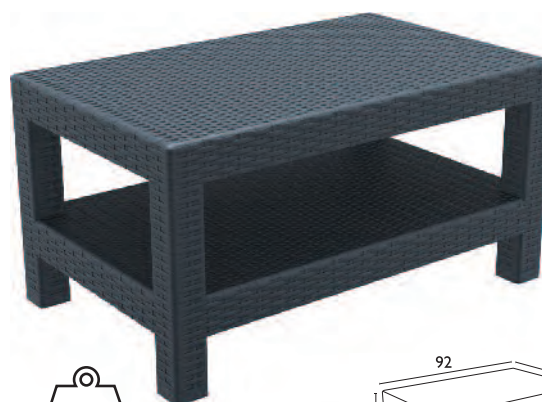

MONACO 92X57
ΤΡΑΠΕΖΑΚΙ
53.0153.61.19