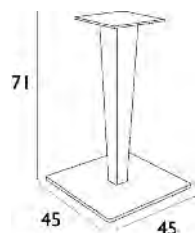

Siesta

SMALL

IBIZA WHITE
53.0182.92.59

MEDIUM

IBIZA DARK GREY
53.0189.111.30

XL

IBIZA BROWN
53.0187.122.59

ΒΑΣΗ ΑΛΟΥΜΙΝΙΟΥ