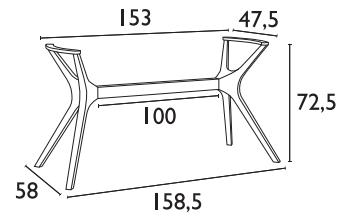

Siesta

SMALL

IBIZA WHITE
53.0182.92.59

MEDIUM

IBIZA DARK GREY
53.0189.111.30

XL

IBIZA BROWN
53.0187.122.59

ΒΑΣΗ ΑΛΟΥΜΙΝΙΟΥ