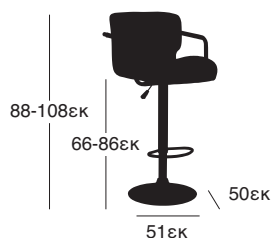

43.2379.43.20

43.2378.43.20

BAR/83
ΔΕΡΜΑΤΙΝΗ

NEO

43.2208.45.10

NEO

43.2206.45.10

NEO

43.2207.45.10

BAR/90
ΥΦΑΣΜΑ