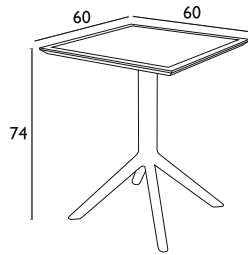

Siesta SKY FOLDING 60X60®

ΤΡΑΠΕΖΙΑ ΠΟΛΥΠΡΟΠΥΛΕΝΙΟΥ

UV Protected

SKY DOVE GREY 60X60 εκ
20.0281.73.92