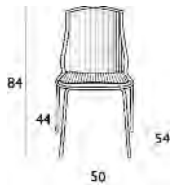

Siesta ALLEGRA®

ΣΚΕΛΕΤΟΣ
ΧΡΩΜΙΟΥ

BLACK TRANSPARENT
32.0066.75.49

**CLEAR
TRANSPARENT**
32.0068.75.49

RED TRANSPARENT
32.0062.75.49

AMBER TRANSPARENT
32.0064.75.49

GLOSSY WHITE
32.0063.75.49

Made with MAKROLON® by Bayer