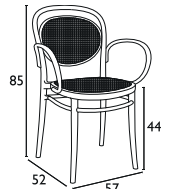

MARCEL XL®

ΠΙΣΤΟΠΟΙΗΜΕΝΟ ΠΡΟΪΟΝ
by
CATAS
tested

Siesta

MARCEL XL WHITE
20.0641.46.10

MARCEL XL BLACK
20.0642.46.10

MARCEL XL DARK GREY
20.0643.46.10

MARCEL XL DOVE GREY
20.0644.46.10

MARCEL XL OLIVE GREEN
20.0645.46.10