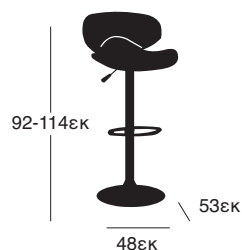

BAR/90
ΥΦΑΣΜΑ