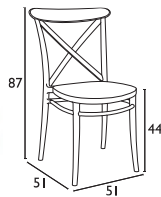

CROSS
BLACK
20.0588.39.90