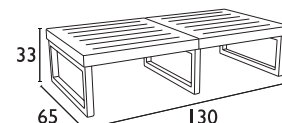

NEO

MYKONOS K/D 65X65
20.0435.40.61

WHITE

SILVER GREY

DOVE GREY

NEO

MYKONOS K/D 130X65
20.0433.70.33

SKY® 50X60