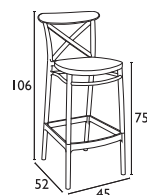

CROSS
BLACK
20.0606.58.60

Οι σειρές **VICTOR**, **MARCEL**, **CROSS** διατίθεται και σε ύψος καθίσματος **65 εκ** σε όλα τα χρώματα.

*Θα είναι διαθέσιμες από το τέλος Απριλίου του 2020