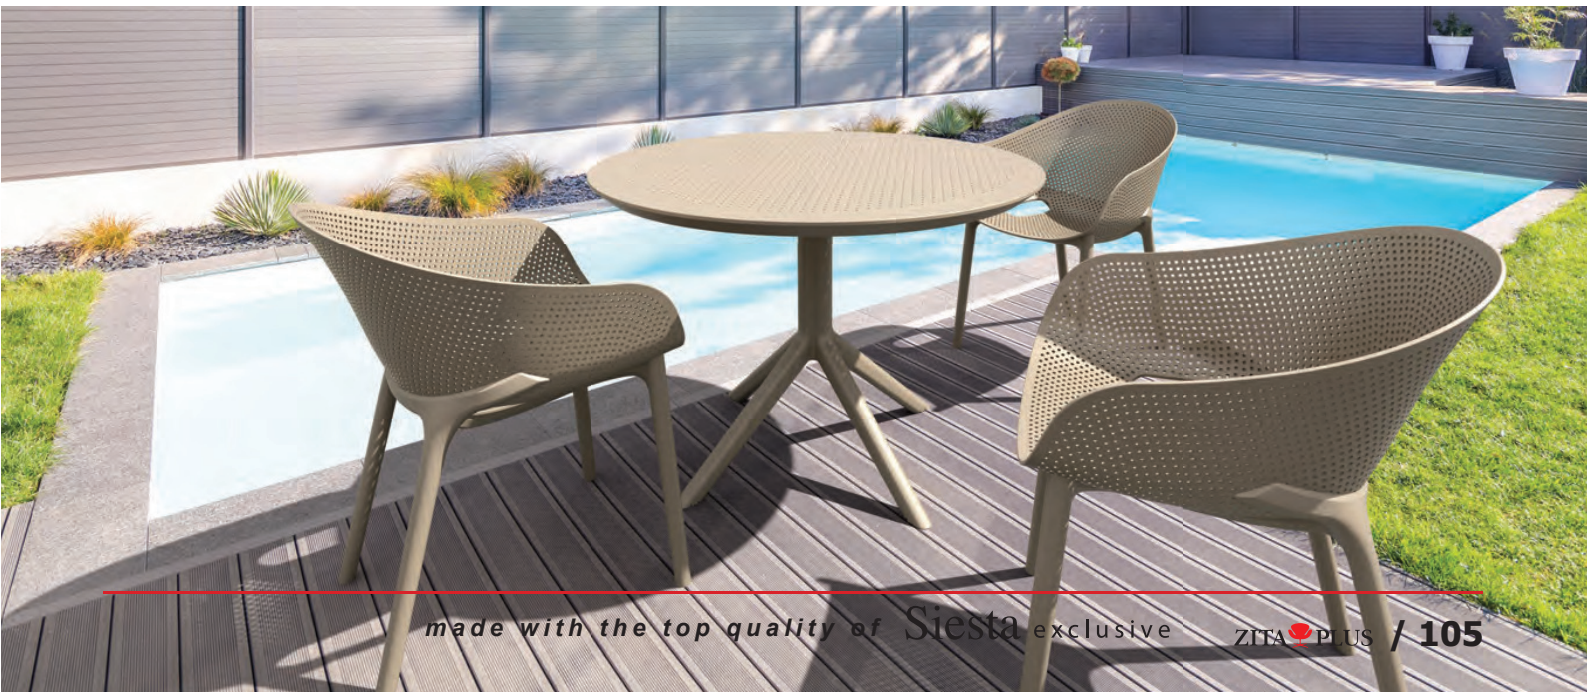

SKY Φ105  
OLIVE GREEN  
20.0812

SKY Φ105  
DARK GREY  
20.0810

SKY Φ105  
TAUPE  
20.0811

made with the top quality of Siesta exclusive

ZITA PLUS / 105