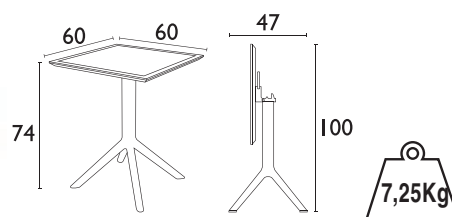

# SKY FOLDING 60X60® Siesta

UV Protected

**SKY 60X60**  
TAUPE  
20.0281

**SKY 60X60**  
WHITE  
20.0280

**SKY 60X60**  
BLACK  
20.0283

**SKY 60X60**  
OLIVE GREEN  
20.0291

**SKY 60X60**  
DARK GREY  
20.0282