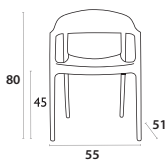

**WHITE/AMBER**  
32.0111

**WHITE/BLACK**  
32.0116

**BLACK/CLEAR**  
32.0112

**WHITE/RED**  
32.0117

**WHITE/CLEAR**  
32.0119

4,75Kg

Made with MAKROLON®

**WHITE/GLOSSY WHITE**  
32.0113