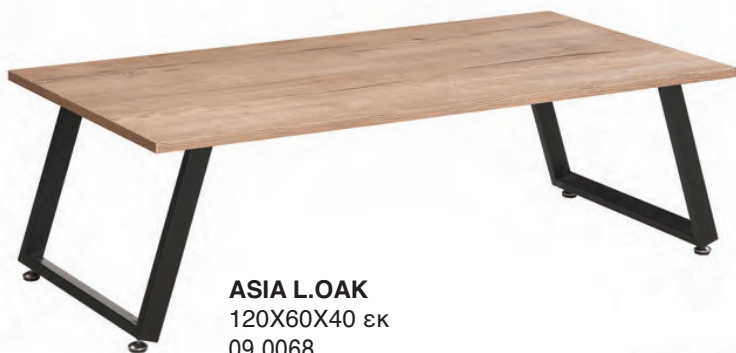

ΤΡΑΠΕΖΑΚΙΑ ΣΑΛΟΝΙΟΥ

ASIA L.OAK
120X60X40 εκ
09.0068