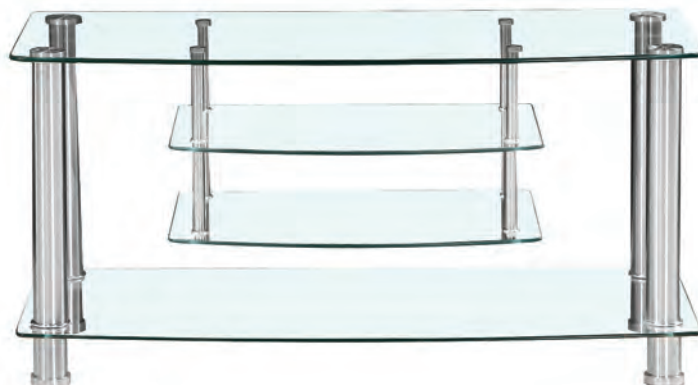

TEMPERED
GLASS

TV-3 CLEAR
100X45X50 εκ
33.0003