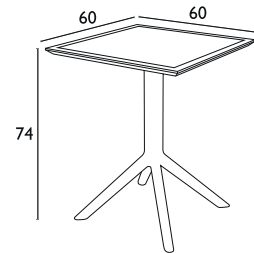

SKY FOLDING 60X60® Siesta

UV Protected

SKY 60X60
TAUPE
20.0281

SKY 60X60
WHITE
20.0280

SKY 60X60
BLACK
20.0283

SKY 60X60
OLIVE GREEN
20.0291

SKY 60X60
DARK GREY
20.0282

UV Protected