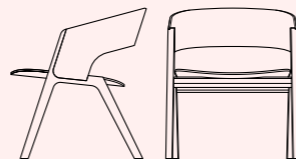

18

Ritz
Armchair

Design	Zoran Jedrejčić
Dimensions	62x63x70 cm (Seater Height 40 cm)
Weight	8.5 kg
Wood & Plywood choice	• Beech – Natural / Colored
Combinations	• Wooden Armchair with upholstered seater & back part
Packaging Info	5 Layer Cardboard Box • Max. per Box: 1 Armchair • Gross Weight: Ca. 11.0 kg • Volume: 0.33 m³ • Box Size: 66x66x75 cm
Pages	94, 97, 105