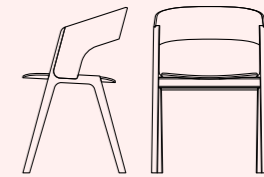

16

Ritz
Dining Chair

Design	Zoran Jedrejčić
Dimensions	54x49x77 cm (Seater Height 45 cm)
Weight	4.6 / *6.6 kg
Wood & Plywood choice	• Beech – Natural / Colored
Combinations	• Wooden Chair • Wooden Chair with upholstered seater & back part
Packaging Info	5 Layer Cardboard Box • Max. per Box: 1 Chair • Gross Weight: Ca. 7.1 / *9.1 kg • Volume: 0.25 m³ • Box Size: 56x56x80 cm
Pages	86-87, 88-89, 90, 91, 92-93, 102-103, 104

*Upholstered Chair