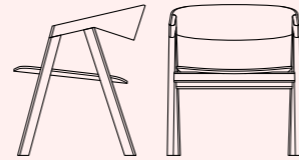

12

Simple
Armchair

Design	Zoran Jedrejčić
Dimensions	62x61x70 cm (Seater Height 40 cm)
Weight	8.5 kg
Wood & Plywood choice	• Beech – Natural / Colored
Combinations	• Wooden Armchair with upholstered seater & back part
Packaging Info	5 Layer Cardboard Box • Max. per Box: 1 Armchair • Gross Weight: Ca. 11.0 kg • Volume: 0.33 m³ • Box Size: 66x66x75 cm
Pages	72, 73, 77