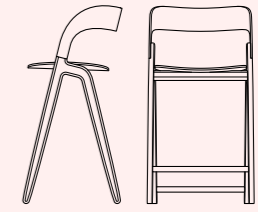

05

Still
Bar Stool

Design	Zoran Jedrejčić
Dimensions	50x50x101 cm (Seater Height 74 cm)
Weight	5.1 / *5.8 kg
Wood & Plywood choice	<ul style="list-style-type: none"> • Beech – Natural / Colored
Combinations	<ul style="list-style-type: none"> • Wooden Bar Stool • Wooden Bar Stool with upholstered seater part
Packaging Info	5 Layer Cardboard Box <ul style="list-style-type: none"> • Max. per Box: 1 Bar Stool • Gross Weight: Ca. 7.6 / *8.3 kg • Volume: 0.32 m³ • Box Size: 55x55x105 cm
Pages	45, 46, 47, 49

*Upholstered Bar Stool

07

Fine
Dining Chair

Design	Zoran Jedrejčić
Dimensions	47x51x79 cm (Seater Height 46 cm)
Weight	4.8 / *5.1 kg
Wood & Plywood choice	<ul style="list-style-type: none"> • Beech – Natural / Colored
Combinations	<ul style="list-style-type: none"> • Wooden Chair • Wooden Chair with upholstered seater part
Packaging Info	5 Layer Cardboard Box <ul style="list-style-type: none"> • Max. per Box: 2 Chairs • Gross Weight: Ca. 12.1 / *12.6 kg • Volume: 0.29 m³ • Box Size: 47x62x102 cm
Pages	06, 51, 52-53, 54-55, 56, 57, 58-59, 62-63, 65

*Upholstered Chair

06

Still
Counter Stool

Design	Zoran Jedrejčić
Dimensions	50x46x91 cm (Seater Height 64 cm)
Weight	4.9 / *5.6 kg
Wood & Plywood choice	<ul style="list-style-type: none"> • Beech – Natural / Colored
Combinations	<ul style="list-style-type: none"> • Wooden Counter Stool • Wooden Counter Stool with upholstered seater part
Packaging Info	5 Layer Cardboard Box <ul style="list-style-type: none"> • Max. per Box: 1 Counter Stool • Gross Weight: Ca. 7.4 / *8.1 kg • Volume: 0.29 m³ • Box Size: 55x55x95 cm
Pages	44, 49