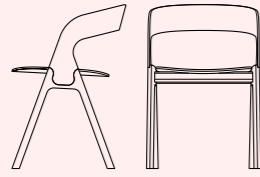

01

Lavi
Dining Chair

Design	Zoran Jedrejčić
Dimensions	54x53x77 cm (Seater Height 46 cm)
Weight	4.6 / *5.6 kg
Wood & Plywood choice	• Beech – Natural / Colored • Oak – Natural
Combinations	• Wooden Chair • Wooden Chair with upholstered seater part
Packaging Info	5 Layer Cardboard Box • Max. per Box: 1 Chair • Gross Weight: Ca. 7.1 / *8.1 kg • Volume: 0.25 m³ • Box Size: 56x56x80 cm
Pages	12-13, 14-15, 16, 17, 18, 20, 21, 22-23, 25

*Upholstered Chair