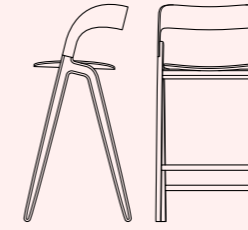

05

Still
Bar Stool

Design	Zoran Jedrejčić
Dimensions	50x50x101 cm (Seater Height 74 cm)
Weight	5.1 / *5.8 kg
Wood & Plywood choice	• Beech – Natural / Colored
Combinations	• Wooden Bar Stool • Wooden Bar Stool with upholstered seater part
Packaging Info	5 Layer Cardboard Box • Max. per Box: 1 Bar Stool • Gross Weight: Ca. 7.6 / *8.3 kg • Volume: 0.32 m³ • Box Size: 55x55x105 cm
Pages	45, 46, 47, 49

*Upholstered Bar Stool