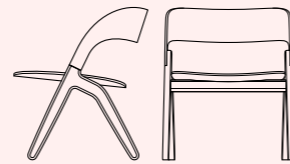

04

Still
Armchair

Design	Zoran Jedrejčić
Dimensions	62x63x71 cm (Seater Height 40 cm)
Weight	8.1 kg
Wood & Plywood choice	• Beech – Natural / Colored • Oak – Natural
Combinations	• Wooden Armchair with upholstered seater & back part
Packaging Info	5 Layer Cardboard Box • Max. per Box: 1 Armchair • Gross Weight: Ca. 10.6 kg • Volume: 0.33 m³ • Box Size: 66x66x75 cm
Pages	48-49