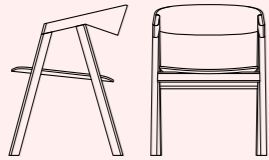

*Upholstered Counter Stool

08

Fine
Bar Stool

Design	Zoran Jedrejčić
Dimensions	47x47x100 cm (Seater Height 74 cm)
Weight	5.9 / *6.2 kg
Wood & Plywood choice	<ul style="list-style-type: none"> • Beech – Natural / Colored
Combinations	<ul style="list-style-type: none"> • Wooden Bar Stool • Wooden Bar Stool with upholstered seater part
Packaging Info	5 Layer Cardboard Box <ul style="list-style-type: none"> • Max. per Box: 1 Bar Stool • Gross Weight: Ca. 8.4 / *9.0 kg • Volume: 0.32 m³ • Box Size: 55x55x105 cm
Pages	60, 61, 63

*Upholstered Bar Stool

09

Fine
Counter Stool

Design	Zoran Jedrejčić
Dimensions	47x47x90 cm (Seater Height 64 cm)
Weight	5.7 / *6.0 kg
Wood & Plywood choice	<ul style="list-style-type: none"> • Beech – Natural / Colored
Combinations	<ul style="list-style-type: none"> • Wooden Counter Stool • Wooden Counter Stool with upholstered seater part
Packaging Info	5 Layer Cardboard Box <ul style="list-style-type: none"> • Max. per Box: 1 Counter Stool • Gross Weight: Ca. 8.2 / *8.8 kg • Volume: 0.29 m³ • Box Size: 55x55x95 cm
Pages	63

*Upholstered Counter Stool

11

Simple
Easy Chair

Design	Zoran Jedrejčić
Dimensions	54x55x70 cm (Seater Height 40 cm)
Weight	6.2 kg
Wood & Plywood choice	<ul style="list-style-type: none"> • Beech – Natural / Colored
Combinations	<ul style="list-style-type: none"> • Wooden Easy Chair with upholstered seater & back part
Packaging Info	5 Layer Cardboard Box <ul style="list-style-type: none"> • Max. per Box: 1 Easy Chair • Gross Weight: Ca. 8.7 kg • Volume: 0.24 m³ • Box Size: 57x57x75 cm
Pages	70, 71, 76