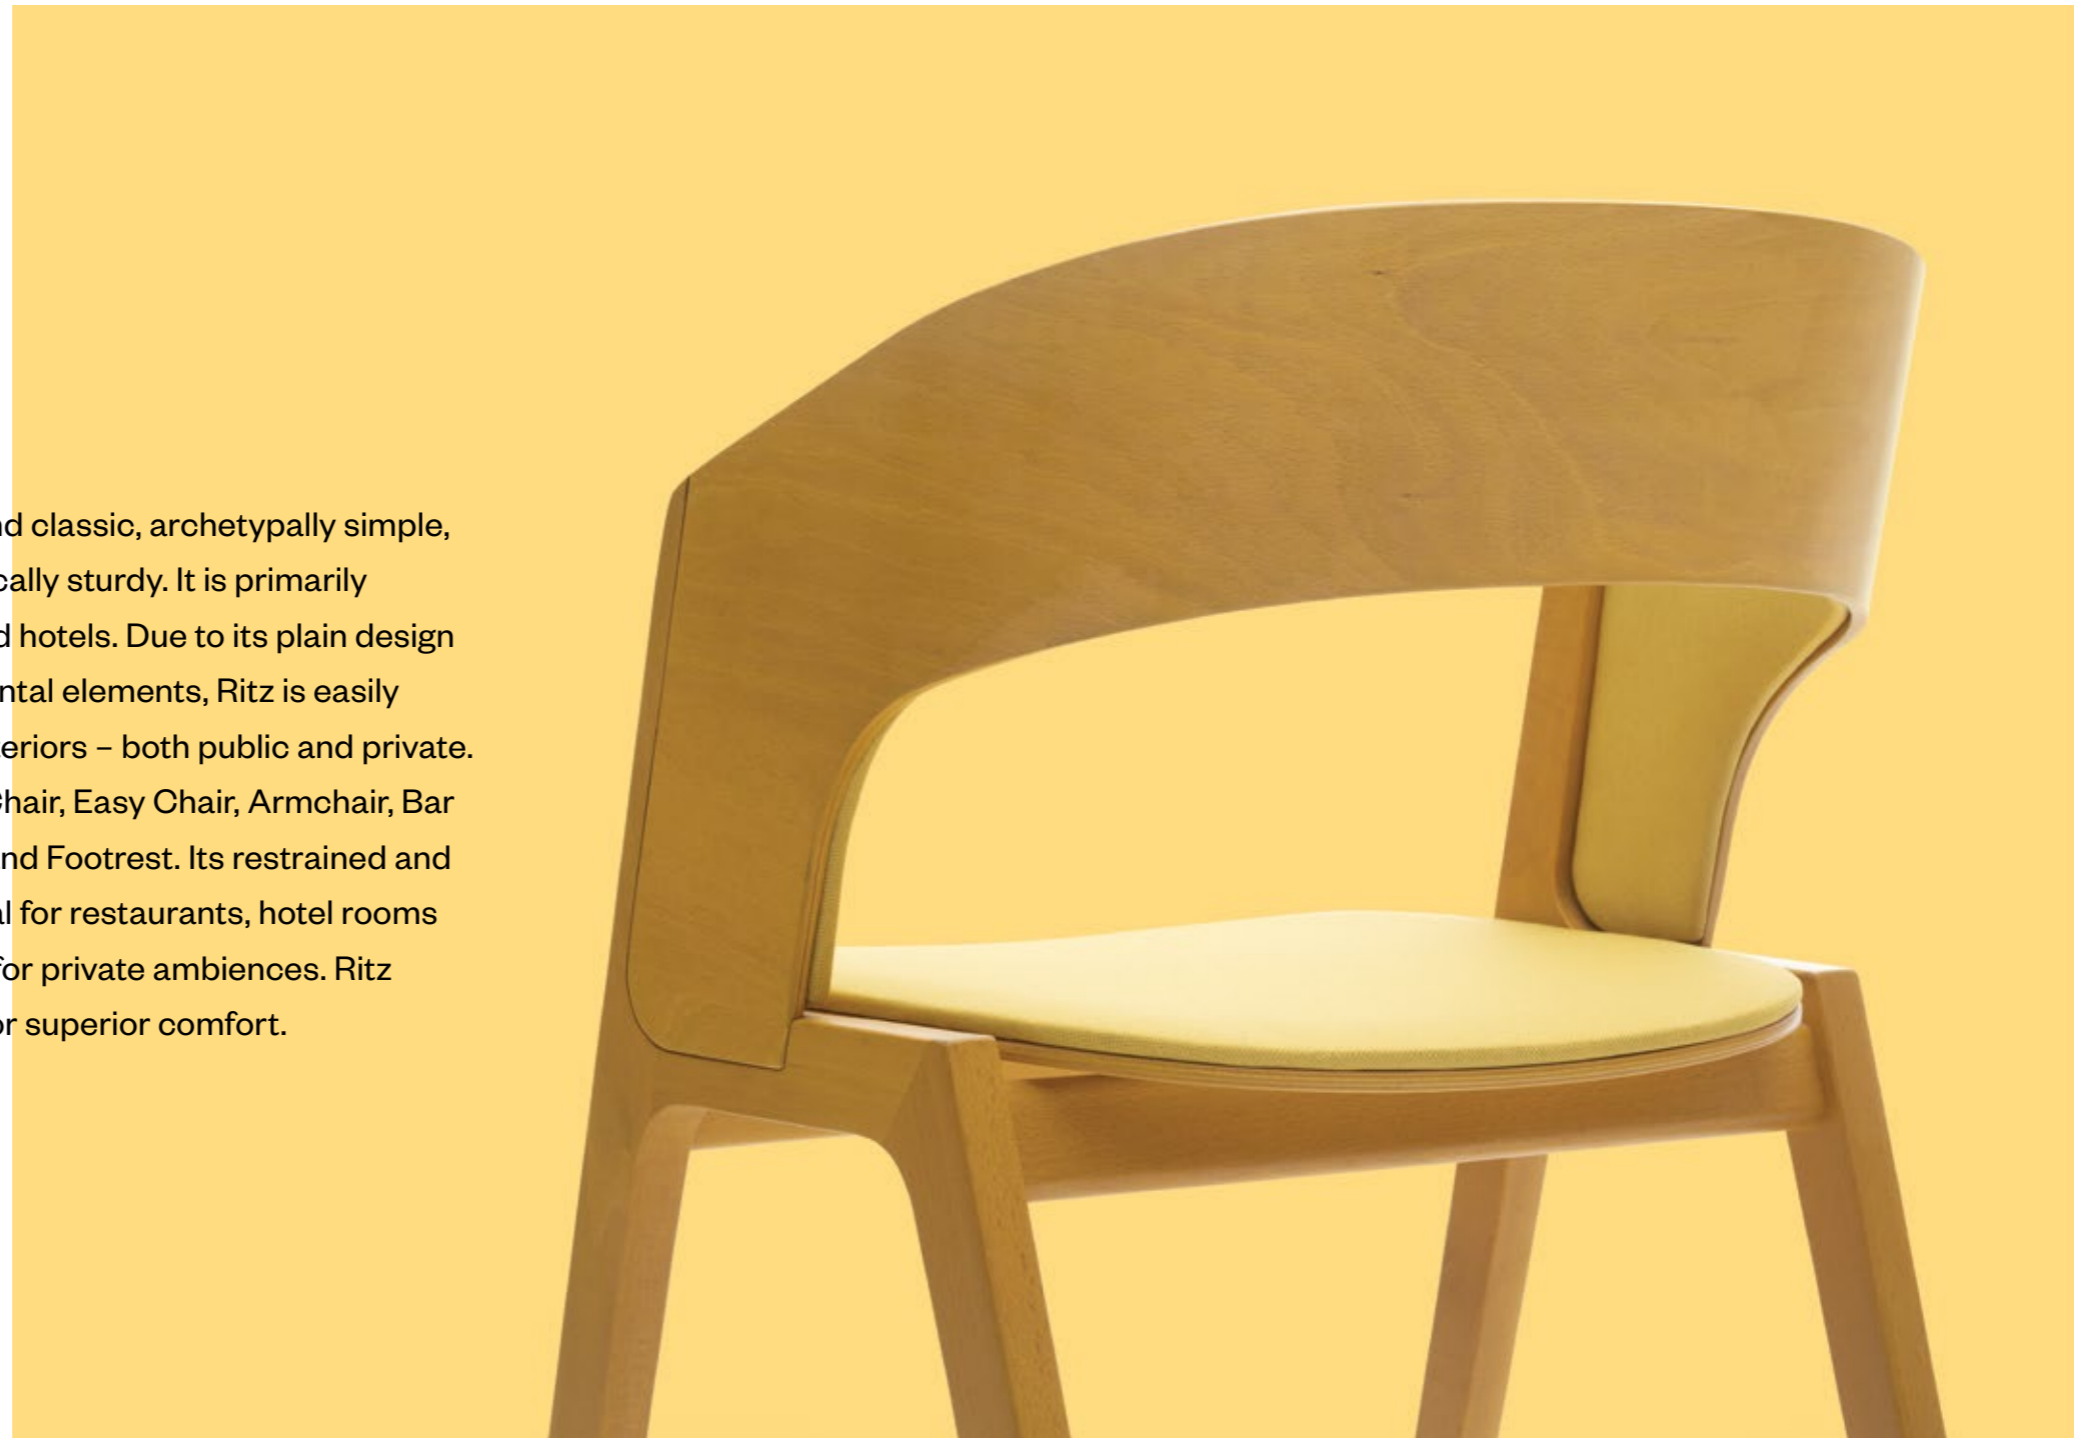

Collection

Ritz

Ritz family is comfortable and classic, archetypally simple, aesthetically light and physically sturdy. It is primarily designed for restaurants and hotels. Due to its plain design and harmony of its fundamental elements, Ritz is easily fitted in different types of interiors – both public and private. The family includes Dining Chair, Easy Chair, Armchair, Bar Stool, Counter Stool, Stool and Footrest. Its restrained and classic forms make Ritz ideal for restaurants, hotel rooms and public spaces, but also for private ambiances. Ritz chairs can be upholstered for superior comfort.

Design
Zoran Jedrejčić

Available Types
Dining Chair
Easy Chair
Armchair
Footrest
Stool
Bar Stool
Counter Stool

Ritz
Dining Chair

Wood:
Beech – Yellow

Upholstery:
Era GSE 03