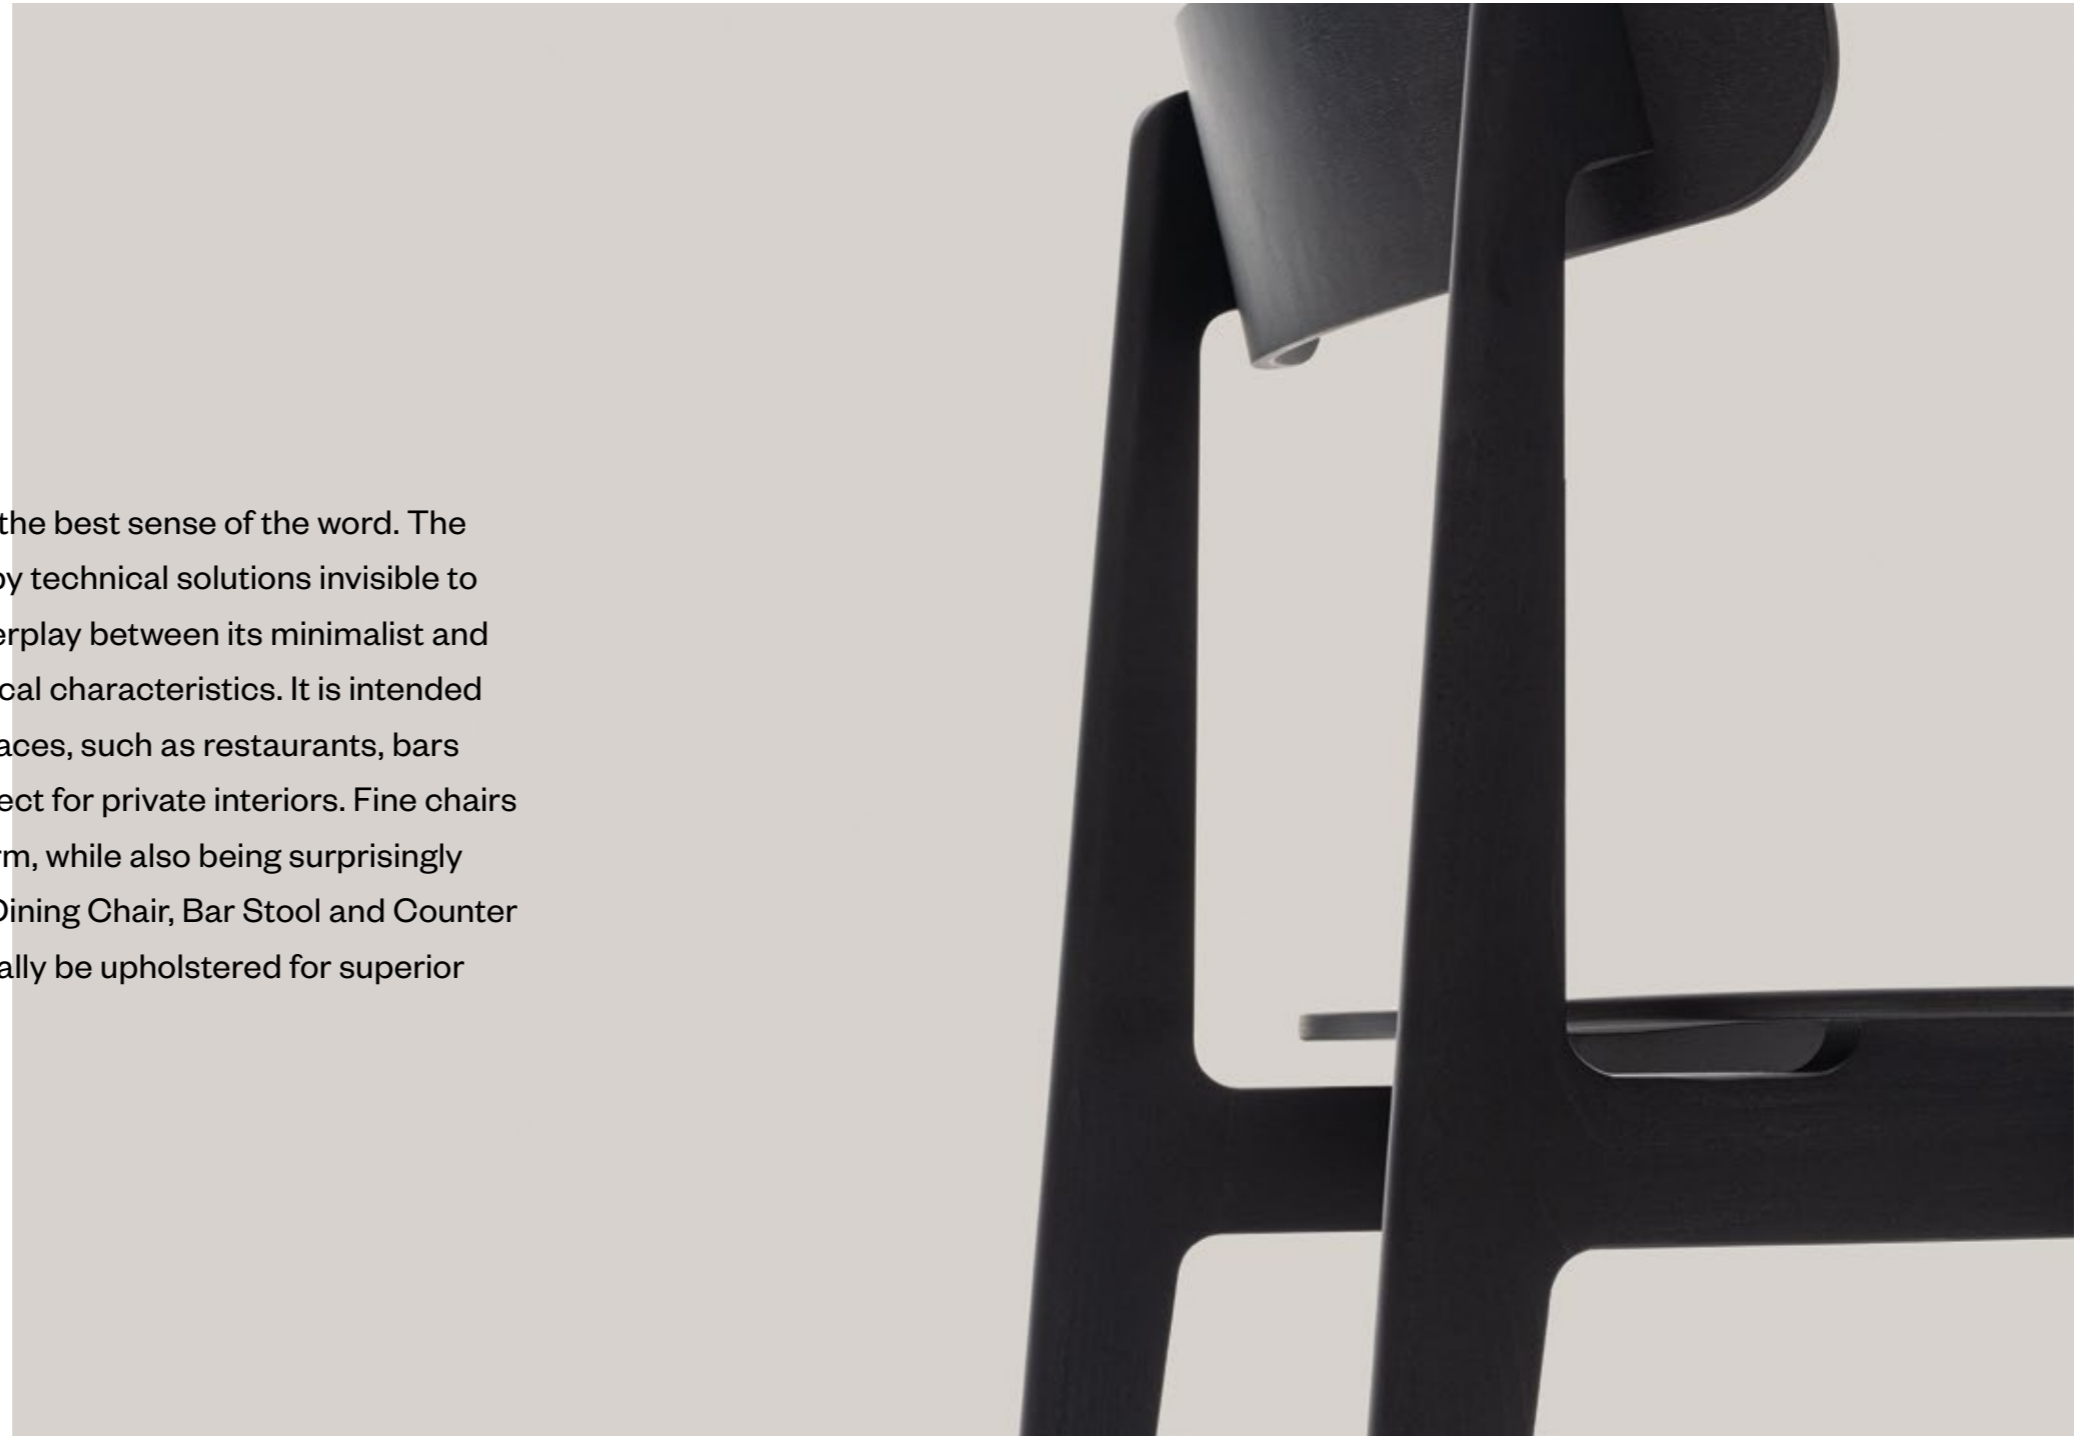

Collection

Fine

Fine is a traditional family in the best sense of the word. The visual harmony is achieved by technical solutions invisible to the eye. The design is an interplay between its minimalist and subtle lines and stable physical characteristics. It is intended for frequent use in public spaces, such as restaurants, bars and hotels, but it is also perfect for private interiors. Fine chairs are delicate and subtle in form, while also being surprisingly sturdy. The family includes Dining Chair, Bar Stool and Counter Stool. The chairs can optionally be upholstered for superior comfort.

Design
Zoran Jedrejčić

Available Types
Dining Chair
Bar Stool
Counter Stool

Fine
Dining Chair

Wood:
Beech – Black