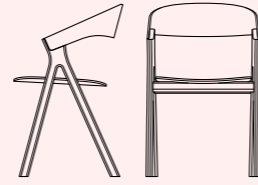

02

My
Dining Chair

Design	Zoran Jedrejčić
Dimensions	54x51x80 cm (Seater Height 45 cm)
Weight	4.8 / *5.8 kg
Wood & Plywood choice	• Beech – Natural / Colored • Oak – Natural
Combinations	• Wooden Chair • Wooden Chair with upholstered seater part
Packaging Info	5 Layer Cardboard Box • Max. per Box: 1 Chair • Gross Weight: Ca. 7.3 / *8.3 kg • Volume: 0.25 m³ • Box Size: 56x56x80 cm
Pages	09-09, 26-27, 28-29, 30, 31, 32-33, 34, 35, 37, 38, 39

*Upholstered Chair