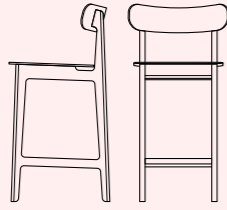

*Upholstered Chair

06

Still
Counter Stool

Design	Zoran Jedrejčić
Dimensions	50x46x91 cm (Seater Height 64 cm)
Weight	4.9 / *5.6 kg
Wood & Plywood choice	<ul style="list-style-type: none"> • Beech – Natural / Colored
Combinations	<ul style="list-style-type: none"> • Wooden Counter Stool • Wooden Counter Stool with upholstered seater part
Packaging Info	5 Layer Cardboard Box <ul style="list-style-type: none"> • Max. per Box: 1 Counter Stool • Gross Weight: Ca. 7.4 / *8.1 kg • Volume: 0.29 m³ • Box Size: 55x55x95 cm
Pages	44, 49

*Upholstered Counter Stool

08

Fine
Bar Stool

Design	Zoran Jedrejčić
Dimensions	47x47x100 cm (Seater Height 74 cm)
Weight	5.9 / *6.2 kg
Wood & Plywood choice	<ul style="list-style-type: none"> • Beech – Natural / Colored
Combinations	<ul style="list-style-type: none"> • Wooden Bar Stool • Wooden Bar Stool with upholstered seater part
Packaging Info	5 Layer Cardboard Box <ul style="list-style-type: none"> • Max. per Box: 1 Bar Stool • Gross Weight: Ca. 8.4 / *9.0 kg • Volume: 0.32 m³ • Box Size: 55x55x105 cm
Pages	60, 61, 63

*Upholstered Bar Stool

09

Fine
Counter Stool

Design	Zoran Jedrejčić
Dimensions	47x47x90 cm (Seater Height 64 cm)
Weight	5.7 / *6.0 kg
Wood & Plywood choice	<ul style="list-style-type: none"> • Beech – Natural / Colored
Combinations	<ul style="list-style-type: none"> • Wooden Counter Stool • Wooden Counter Stool with upholstered seater part
Packaging Info	5 Layer Cardboard Box <ul style="list-style-type: none"> • Max. per Box: 1 Counter Stool • Gross Weight: Ca. 8.2 / *8.8 kg • Volume: 0.29 m³ • Box Size: 55x55x95 cm
Pages	63