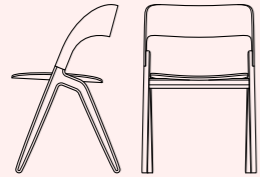

Wood:
Beech - Black

Upholstery:
Black Leather

01

Lavi
Dining Chair

Design	Zoran Jedrejčić
Dimensions	54x53x77 cm (Seater Height 46 cm)
Weight	4.6 / *5.6 kg
Wood & Plywood choice	<ul style="list-style-type: none"> • Beech – Natural / Colored • Oak – Natural
Combinations	<ul style="list-style-type: none"> • Wooden Chair • Wooden Chair with upholstered seater part
Packaging Info	5 Layer Cardboard Box <ul style="list-style-type: none"> • Max. per Box: 1 Chair • Gross Weight: Ca. 7.1 / *8.1 kg • Volume: 0.25 m³ • Box Size: 56x56x80 cm
Pages	12-13, 14-15, 16, 17, 18, 20, 21, 22-23, 25

*Upholstered Chair

03

Still
Dining Chair

Design	Zoran Jedrejčić
Dimensions	54x50x78 cm (Seater Height 45 cm)
Weight	4.3 / *5.3 kg
Wood & Plywood choice	<ul style="list-style-type: none"> • Beech – Natural / Colored • Oak – Natural
Combinations	<ul style="list-style-type: none"> • Wooden Chair • Wooden Chair with upholstered seater part
Packaging Info	5 Layer Cardboard Box <ul style="list-style-type: none"> • Max. per Box: 1 Chair • Gross Weight: Ca. 6.8 / *7.8 kg • Volume: 0.25 m³ • Box Size: 56x56x80cm
Pages	40, 41, 42, 43, 48