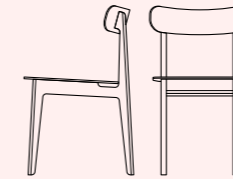

07

Fine
Dining Chair

Design	Zoran Jedrejčić
Dimensions	47x51x79 cm (Seater Height 46 cm)
Weight	4.8 / *5.1 kg
Wood & Plywood choice	• Beech – Natural / Colored
Combinations	• Wooden Chair • Wooden Chair with upholstered seater part
Packaging Info	5 Layer Cardboard Box • Max. per Box: 2 Chairs • Gross Weight: Ca. 12.1 / *12.6 kg • Volume: 0.29 m³ • Box Size: 47x62x102 cm
Pages	06, 51, 52-53, 54-55, 56, 57, 58-59, 62-63, 65

*Upholstered Chair