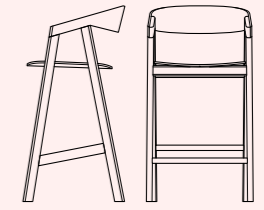

13

Simple
Bar Stool

Design	Zoran Jedrejčić
Dimensions	50x50x100 cm (Seater Height 74 cm)
Weight	5.9 / *6.6 kg
Wood & Plywood choice	<ul style="list-style-type: none"> • Beech – Natural / Colored
Combinations	<ul style="list-style-type: none"> • Wooden Bar Stool • Wooden Bar Stool with upholstered seater part
Packaging Info	5 Layer Cardboard Box <ul style="list-style-type: none"> • Max. per Box: 1 Bar Stool • Gross Weight: Ca. 8.4 / *9.1 kg • Volume: 0.32 m³ • Box Size: 55x55x105 cm
Pages	74, 75, 77

*Upholstered Bar Stool

15

Horn
Dining Chair

Design	Zoran Jedrejčić
Dimensions	54x51x78 cm (Seater Height 45 cm)
Weight	4.6 / *6.2 kg
Wood & Plywood choice	<ul style="list-style-type: none"> • Beech – Natural / Colored
Combinations	<ul style="list-style-type: none"> • Wooden Chair • Wooden Chair with upholstered seater & back part
Packaging Info	5 Layer Cardboard Box <ul style="list-style-type: none"> • Max. per Box: 1 Chair • Gross Weight: Ca. 7.1 / *8.7 kg • Volume: 0.25 m³ • Box Size: 56x56x80 cm
Pages	78-79, 80, 81, 82, 83, 84-85

*Upholstered Chair

14

Simple
Counter Stool

Design	Zoran Jedrejčić
Dimensions	50x50x90 cm (Seater Height 64 cm)
Weight	5.7 / *6.4 kg
Wood & Plywood choice	<ul style="list-style-type: none"> • Beech – Natural / Colored
Combinations	<ul style="list-style-type: none"> • Wooden Counter Stool • Wooden Counter Stool with upholstered seater part
Packaging Info	5 Layer Cardboard Box <ul style="list-style-type: none"> • Max. per Box: 1 Counter Stool • Gross Weight: Ca. 8.2 / *8.9 kg • Volume: 0.29 m³ • Box Size: 55x55x95 cm
Pages	77