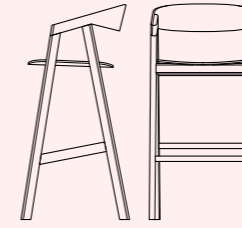

13

Simple
Bar Stool

Design	Zoran Jedrejčić
Dimensions	50x50x100 cm (Seater Height 74 cm)
Weight	5.9 / *6.6 kg
Wood & Plywood choice	• Beech – Natural / Colored
Combinations	• Wooden Bar Stool • Wooden Bar Stool with upholstered seater part
Packaging Info	5 Layer Cardboard Box • Max. per Box: 1 Bar Stool • Gross Weight: Ca. 8.4 / *9.1 kg • Volume: 0.32 m³ • Box Size: 55x55x105 cm
Pages	74, 75, 77

*Upholstered Bar Stool