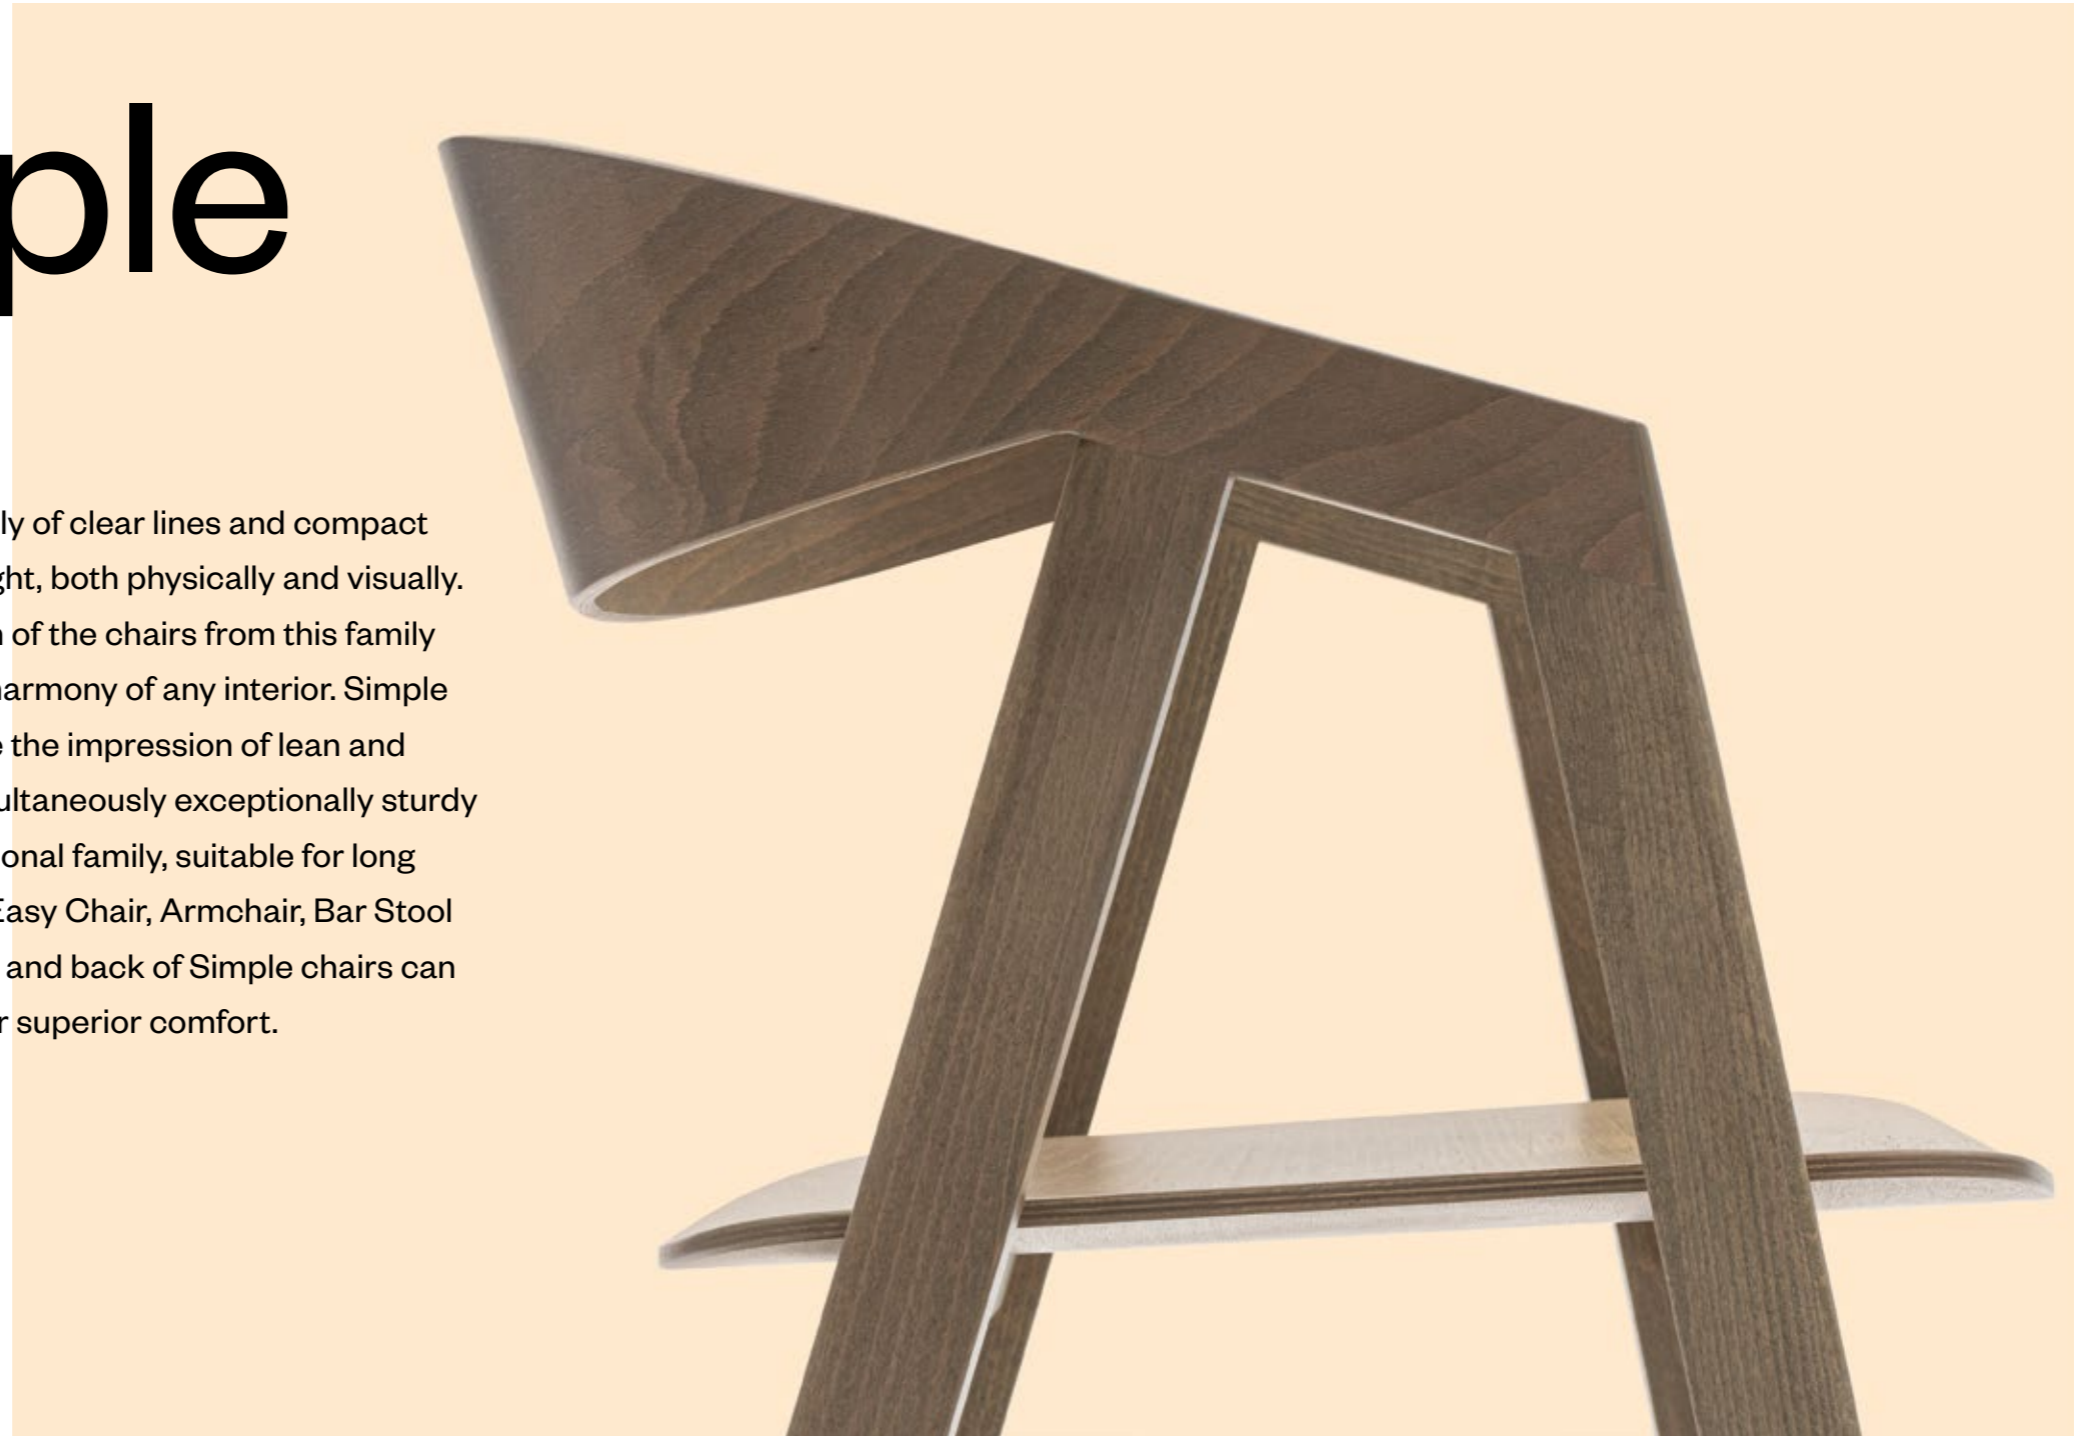

Simple
Dining Chair

Wood:
Beech – Light Gray

Collection

Simple

Simple is an archetypal family of clear lines and compact dimensions, exceptionally light, both physically and visually. The simple and clean design of the chairs from this family would not compromise the harmony of any interior. Simple pieces are designed to leave the impression of lean and subtle furniture which is simultaneously exceptionally sturdy and comfortable. This functional family, suitable for long sitting, includes Dining and Easy Chair, Armchair, Bar Stool and Counter Stool. The seat and back of Simple chairs can optionally be upholstered for superior comfort.

Available Types

Dining Chair
Easy Chair
Armchair
Bar Stool
Counter Stool

Design
Zoran Jedrejčić