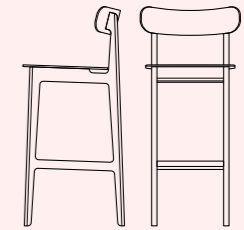

*Upholstered Bar Stool

07

Fine
Dining Chair

Design	Zoran Jedrejčić
Dimensions	47x51x79 cm (Seater Height 46 cm)
Weight	4.8 / *5.1 kg
Wood & Plywood choice	<ul style="list-style-type: none"> • Beech – Natural / Colored
Combinations	<ul style="list-style-type: none"> • Wooden Chair • Wooden Chair with upholstered seater part
Packaging Info	5 Layer Cardboard Box <ul style="list-style-type: none"> • Max. per Box: 2 Chairs • Gross Weight: Ca. 12.1 / *12.6 kg • Volume: 0.29 m³ • Box Size: 47x62x102 cm
Pages	06, 51, 52-53, 54-55, 56, 57, 58-59, 62-63, 65

*Upholstered Chair

06

Still
Counter Stool

Design	Zoran Jedrejčić
Dimensions	50x46x91 cm (Seater Height 64 cm)
Weight	4.9 / *5.6 kg
Wood & Plywood choice	<ul style="list-style-type: none"> • Beech – Natural / Colored
Combinations	<ul style="list-style-type: none"> • Wooden Counter Stool • Wooden Counter Stool with upholstered seater part
Packaging Info	5 Layer Cardboard Box <ul style="list-style-type: none"> • Max. per Box: 1 Counter Stool • Gross Weight: Ca. 7.4 / *8.1 kg • Volume: 0.29 m³ • Box Size: 55x55x95 cm
Pages	44, 49

*Upholstered Counter Stool

08

Fine
Bar Stool

Design	Zoran Jedrejčić
Dimensions	47x47x100 cm (Seater Height 74 cm)
Weight	5.9 / *6.2 kg
Wood & Plywood choice	<ul style="list-style-type: none"> • Beech – Natural / Colored
Combinations	<ul style="list-style-type: none"> • Wooden Bar Stool • Wooden Bar Stool with upholstered seater part
Packaging Info	5 Layer Cardboard Box <ul style="list-style-type: none"> • Max. per Box: 1 Bar Stool • Gross Weight: Ca. 8.4 / *9.0 kg • Volume: 0.32 m³ • Box Size: 55x55x105 cm
Pages	60, 61, 63