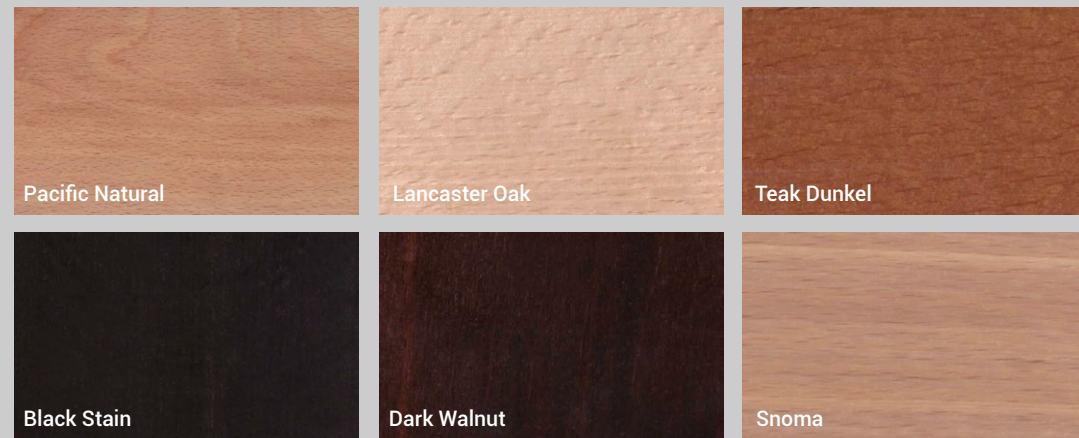

Dimensions: H:78cm W:75cm D:64cm

Upholstery Selection

Veneer Selection

Stain Selection

Metal Selection

Metal Furniture Christakis Vasiliou Limited
Tel. 99442728, 25565006
Fax. 25733234
www.cyprusmetalfurniture.com
Facebook: christakis vasiliou home futniture