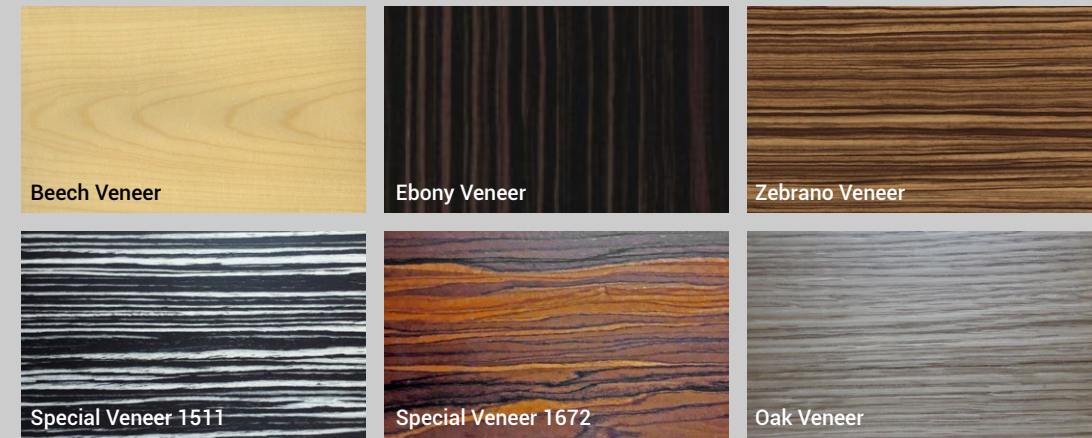

Veneer Selection