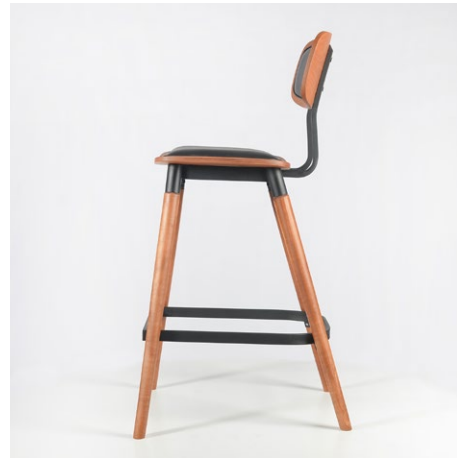

Dimensions: H:95cm W:63,5cm D:64cm

Evie

This elegant, unique and legitimately great chair cradles you in a comfortable position. Made of moulded plywood, combined with some eye catching upholstery, this chair will be noticed in the blink of an eye.

H:83,5cm W:53cm D:56cm

Evie Stool

Folding two pieces of discreet steel plywood connect to the middle seats creating the familiar round shaped stools. It's unique by technology and a variety of comfortable seating.
Dimensions: H:110cm W:53,5cm D:60cm

Felix

Combination of non-upholstered and upholstered veneer, and huge variations of fabric and leathers, give this chair a more comfort and elegant look.
Dimensions: H:81cm W:52,5cm D:51cm

Felix Stool

This bar stool will blend in a variety of interiors. The legs are matching solid wood and are subtly flared and sturdily framed in powder coated steel.

Dimensions: H:108,5cm W:58cm D:59,5cm

Felix Solid Seat

Sleek and modern design, suitable for any commercial and lounge bar space. The seat and back are contoured for comfort in moulded plywood veneer.

Dimensions: H:84,5cm W:54cm D:55cm