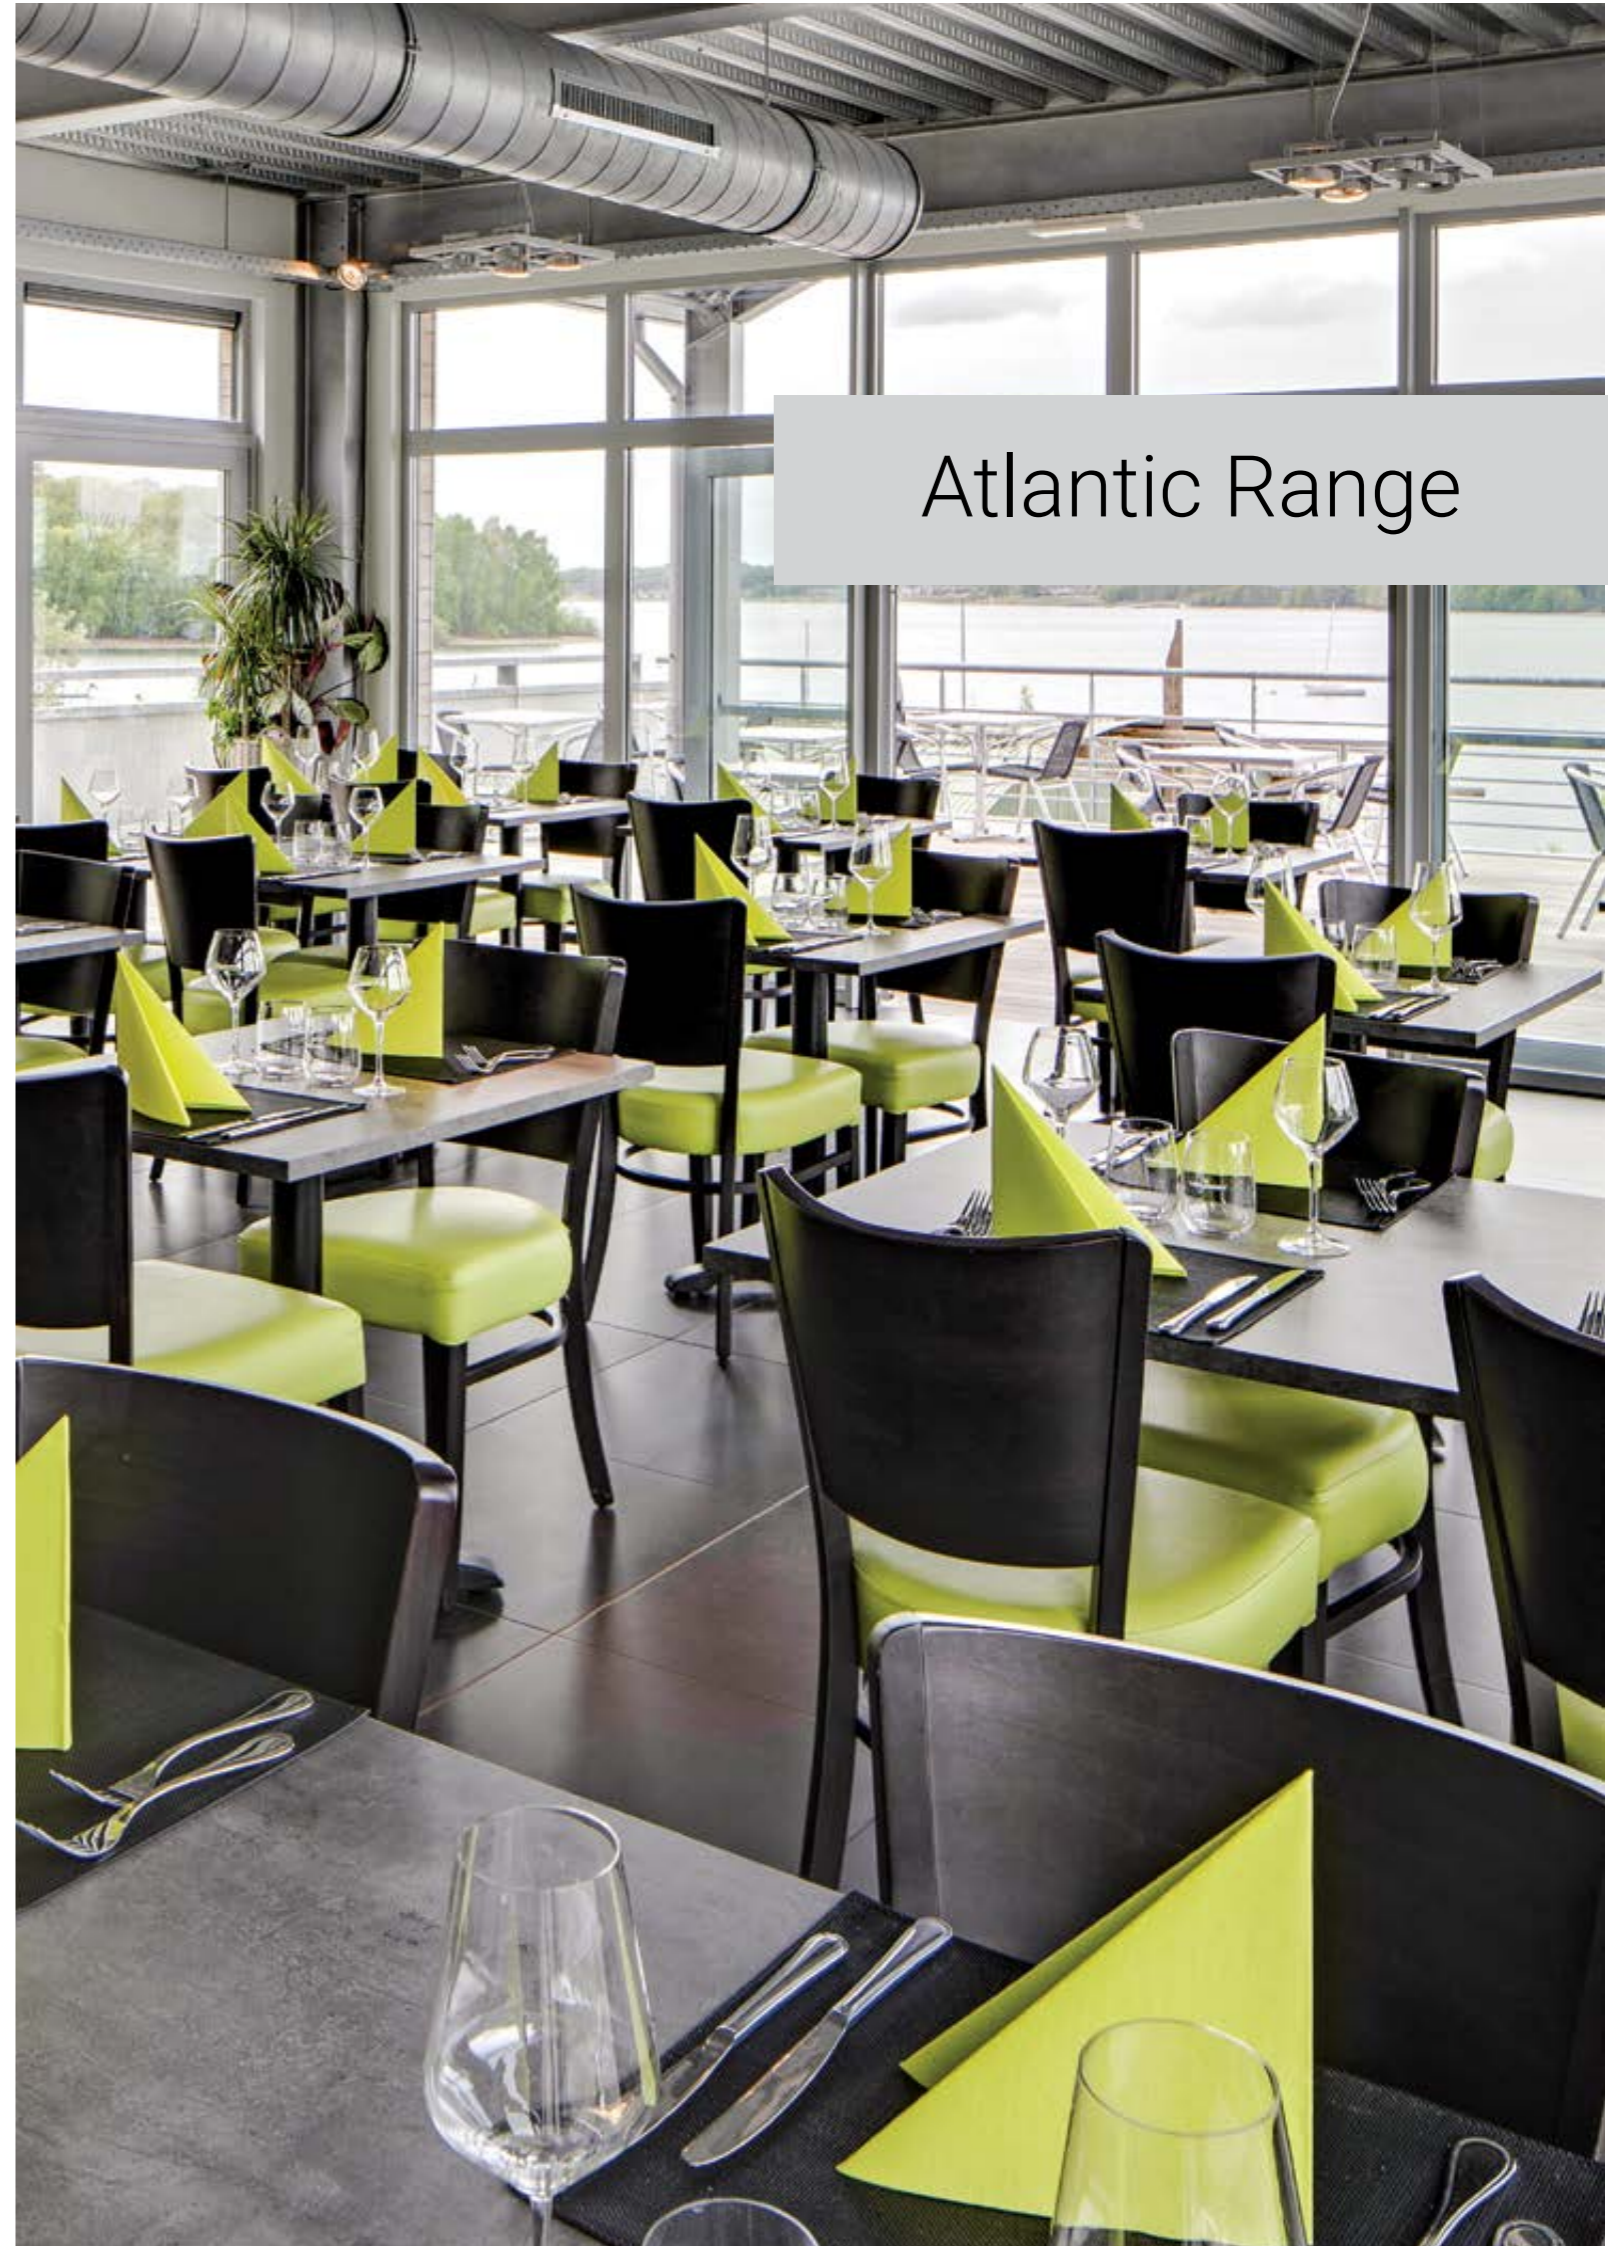

Stacking chairs optimal for saving space while not used.

The stacker range are designed to be stacked to a maximum of 4 chairs.

Atlantic Range

Atlantic Range

This range is light, elegant and comfortable, well thought through and intended primarily for cafés, restaurants and other hospitality areas.