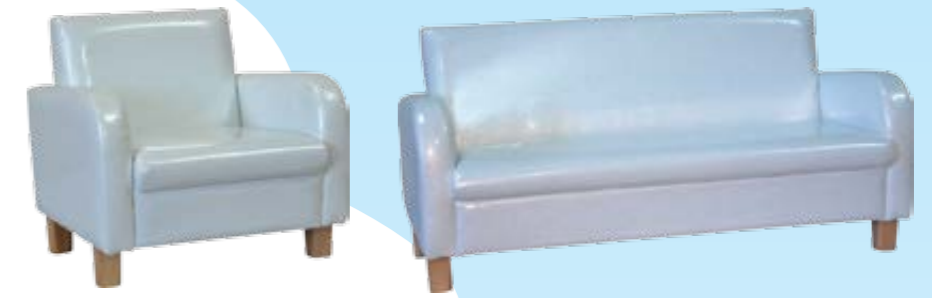

KIDS CORNER

Retro Kid & Retro Kid 2 Seater

Chester