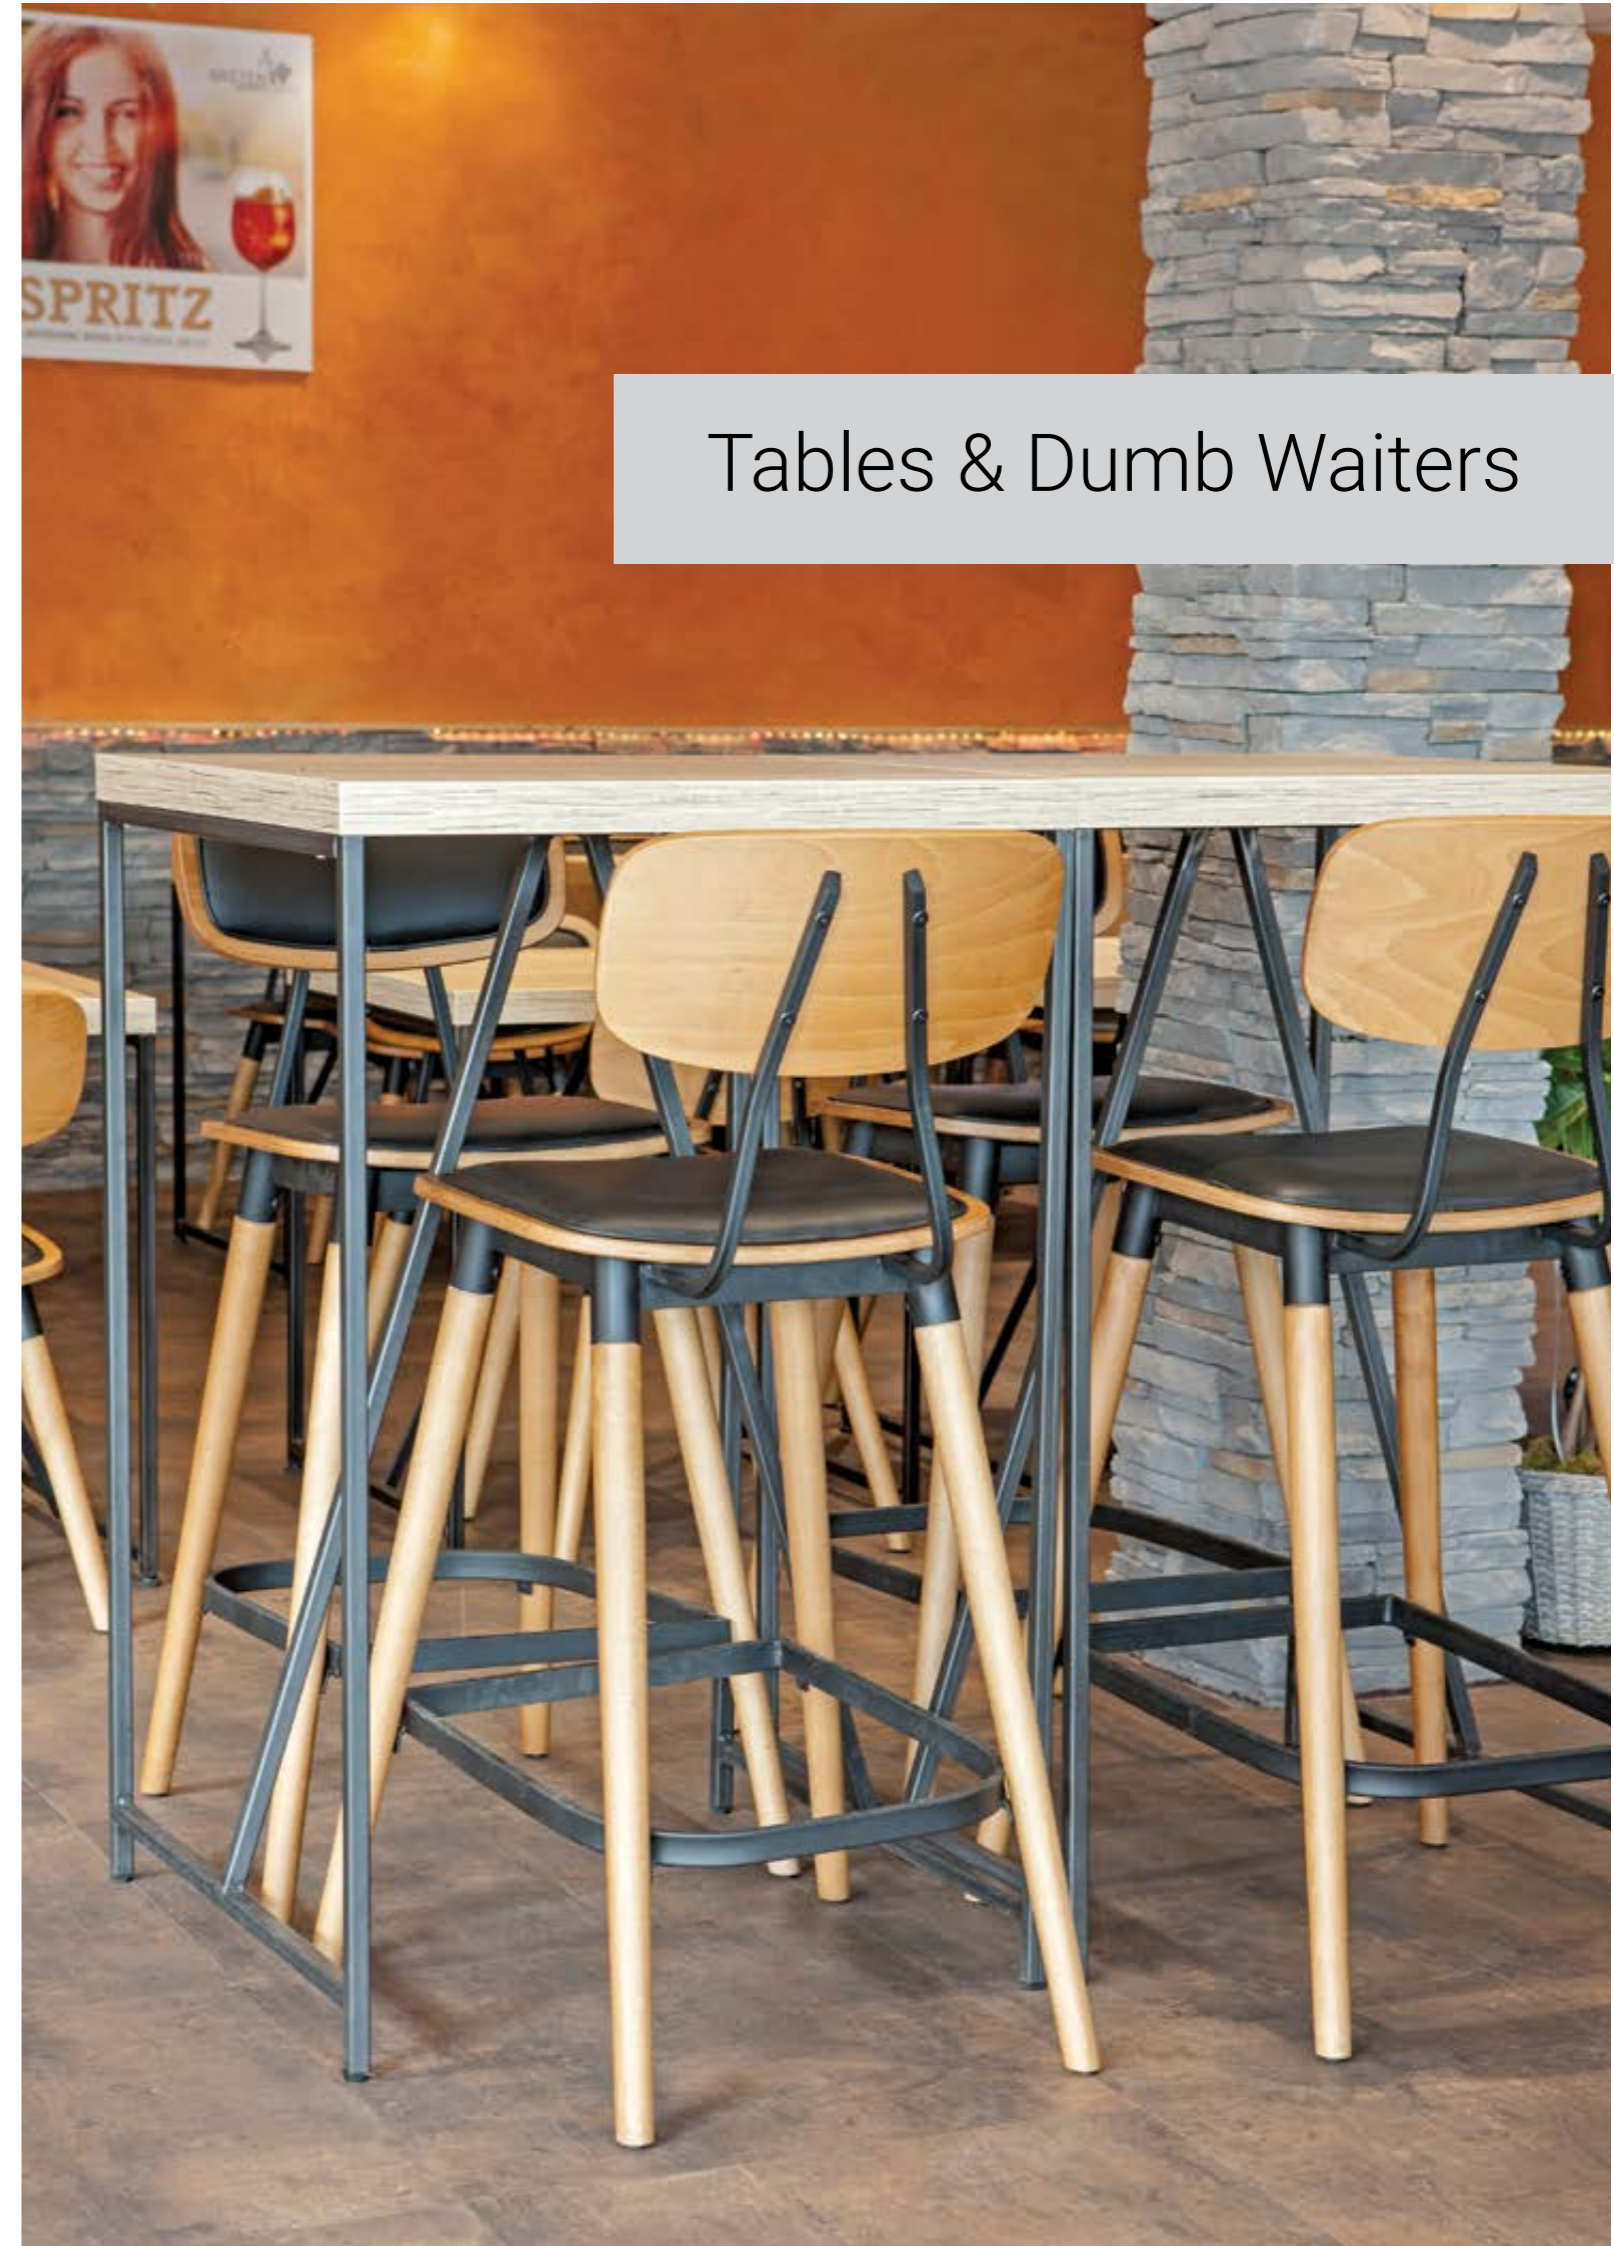

HPL Foil

Coffee Ply Table
H:440 Ø:600

Dining Ply Table
H:760 Ø:700

Oscar
H:940 W:440 D:520

Seventy
H:775 W:480 D:510

Get Branded!

- ✓ Real **sewed** embroidering on faux leather or fabric. (we need customer's logo .jpeg in high definition).
- ✓ Choose **piping colour** among faux leather and fabrics.
- ✓ Possible to attach your **label**.
- ✓ Choose a **light stitching** on your dark faux leather and fabrics and vice versa.